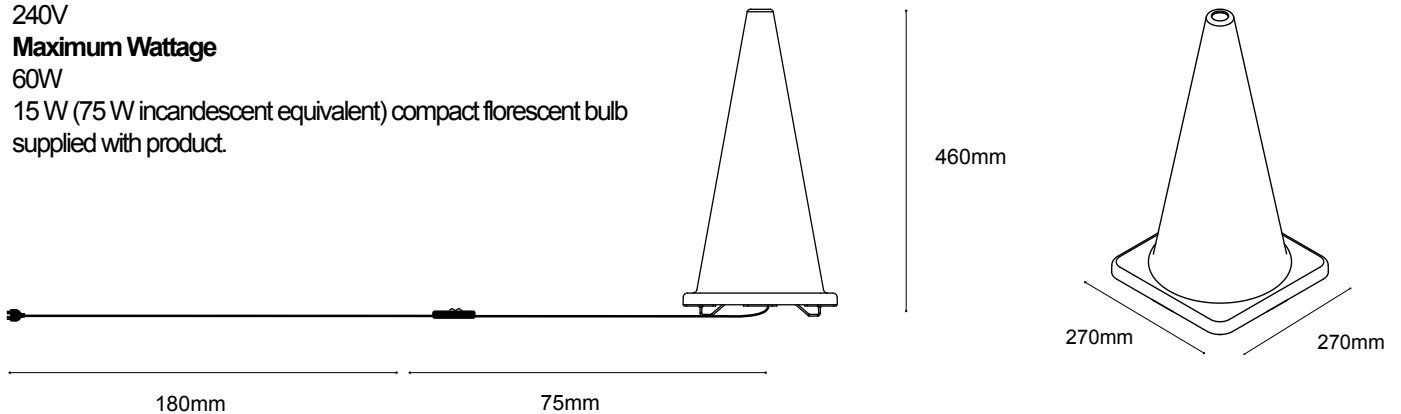

Dorothy

Technical Data Sheet

DesignByThem

202/27-39 Abercrombie St
Chippendale NSW 2008
Sydney, Australia

T +61 2 90869211
F +61 2 80144805

info@designbythem.com
www.designbythem.com

Mini Dorothy

Weight

1 kg

Overall Dimensions

270mm W x 270mm D x 460mm H

Materials

Plastic coated steel base

Voltage

240V

Maximum Wattage

60W

15 W (75 W incandescent equivalent) compact florescent bulb
supplied with product.